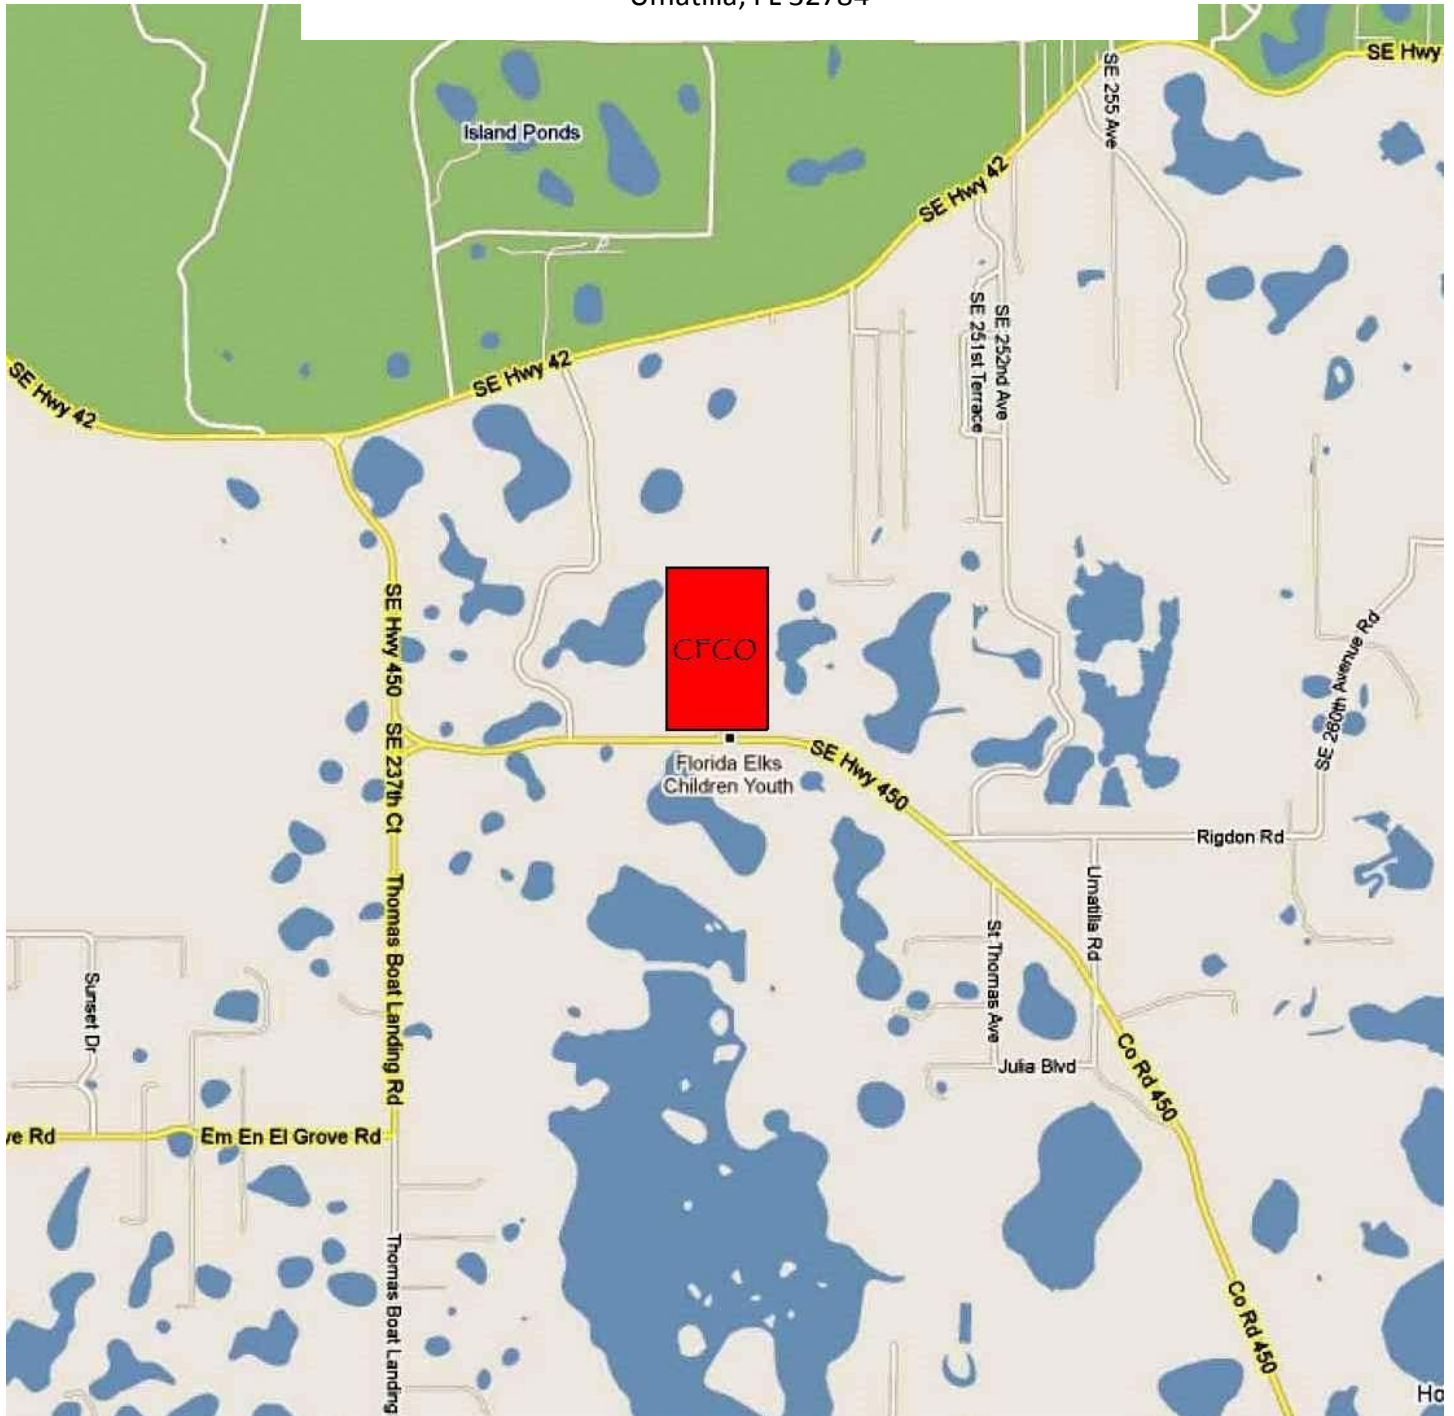

Florida Elks Youth Camp
24175 Southeast Highway 450
Umatilla, FL 32784

The Florida Elks Youth Camp is located near the South West Corner of the Ocala National Forest.

Once you arrive at the Camp Ground, follow the Scouting Signs and continue on past the Swimming Pool, turn left in front of the Soccer field, then follow the fence line of the High Ropes Course. Continue down this road and Check-In will be in the Screened in Pavilion.