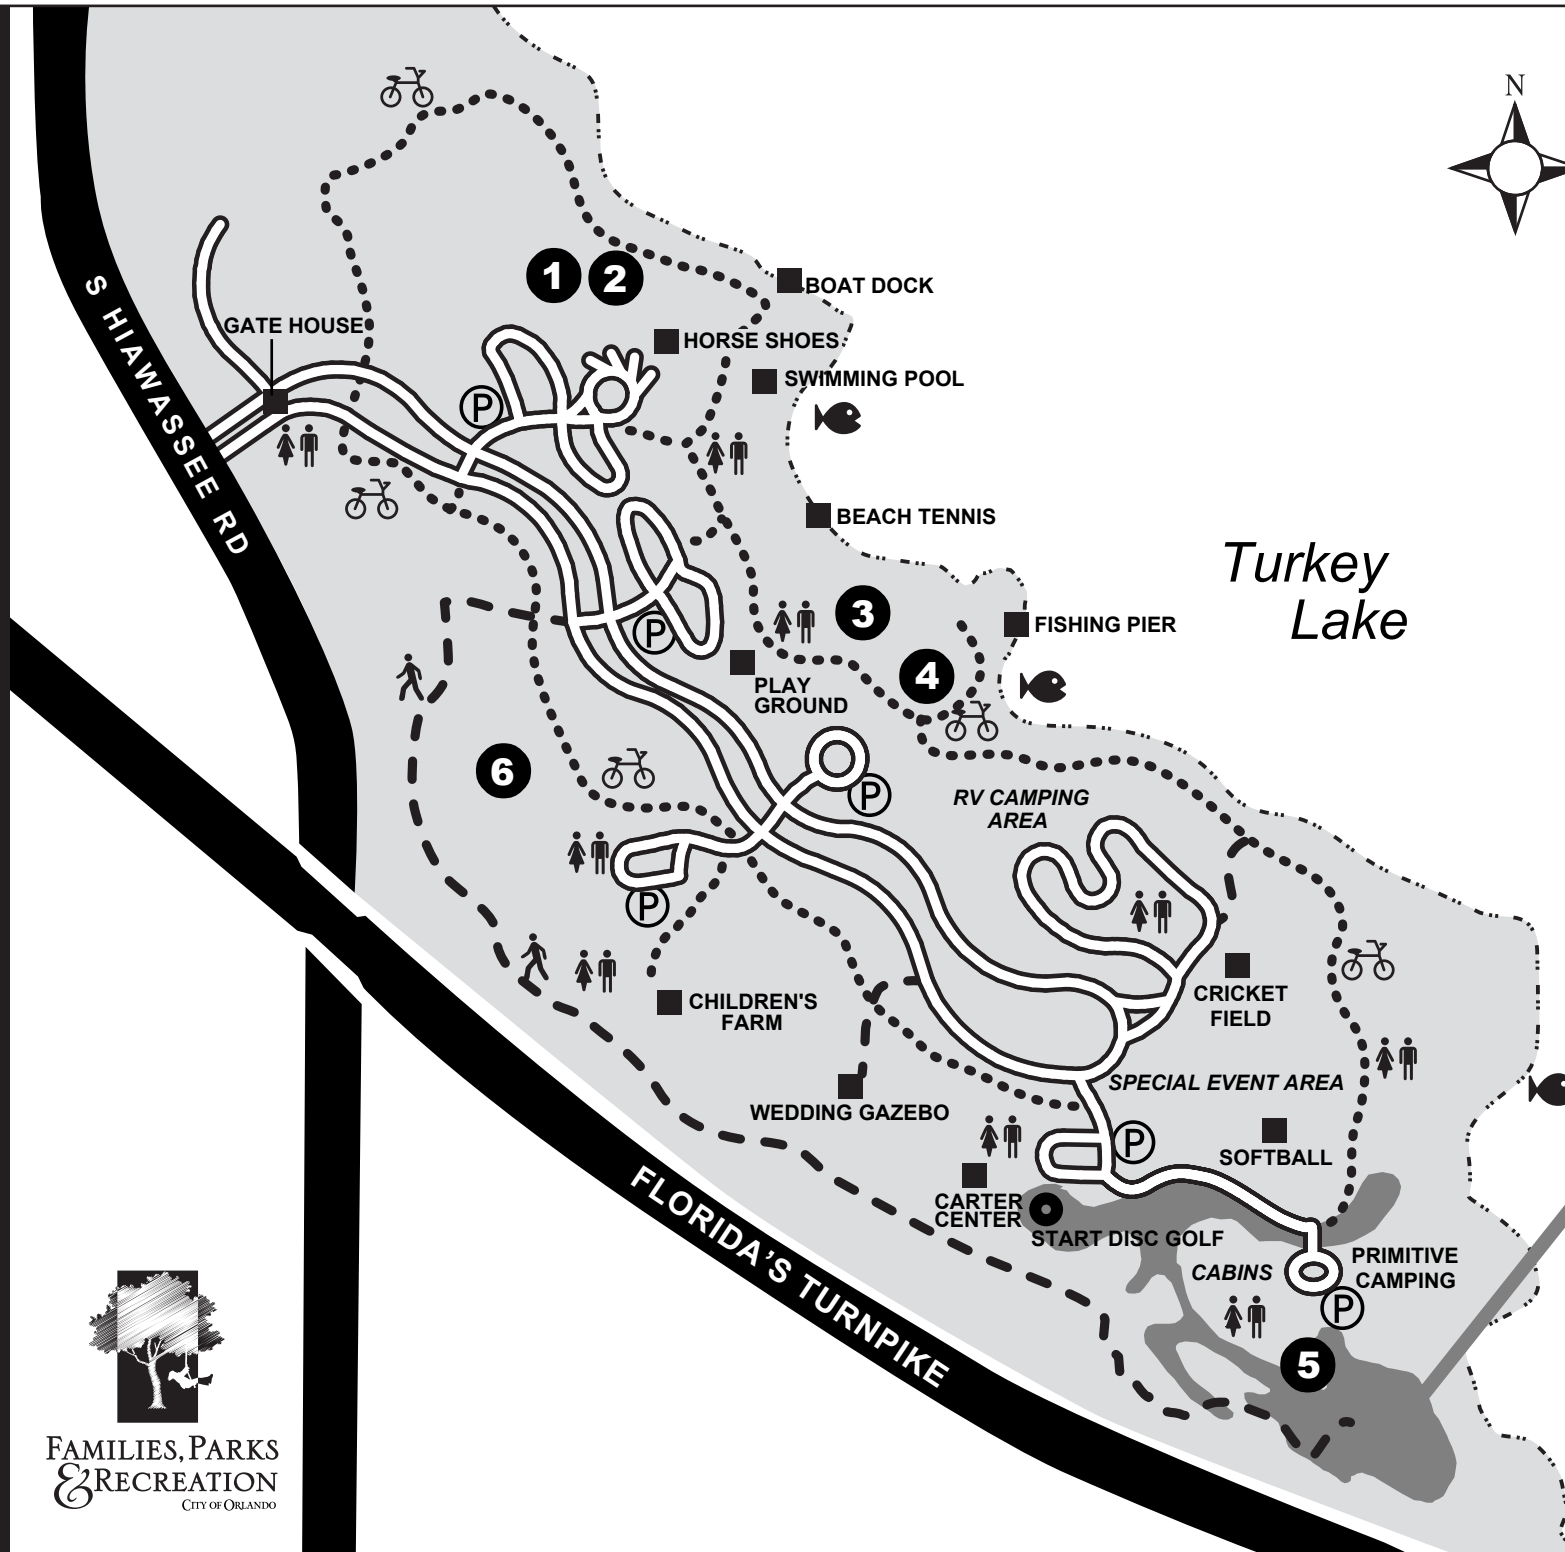

BILL FREDERICK PARK AT TURKEY LAKE PARK

407.299.5581

LEGEND

- POINTS OF INTEREST
 - Beach Tennis
 - Boat Dock
 - Children's Farm
 - Cricket Field
 - Fishing Pier
 - Horse Shoes
 - Playground
 - Softball
 - Swimming Pool
 - Wedding Gazebo
- ① PAVILION RENTAL
PICNICKING
 - Ⓟ PARKING
 - ♀♂ RESTROOM
 - 🐟 FISHING

- DISC GOLF
- BIKE & WALK PATH
- MULCH PATH